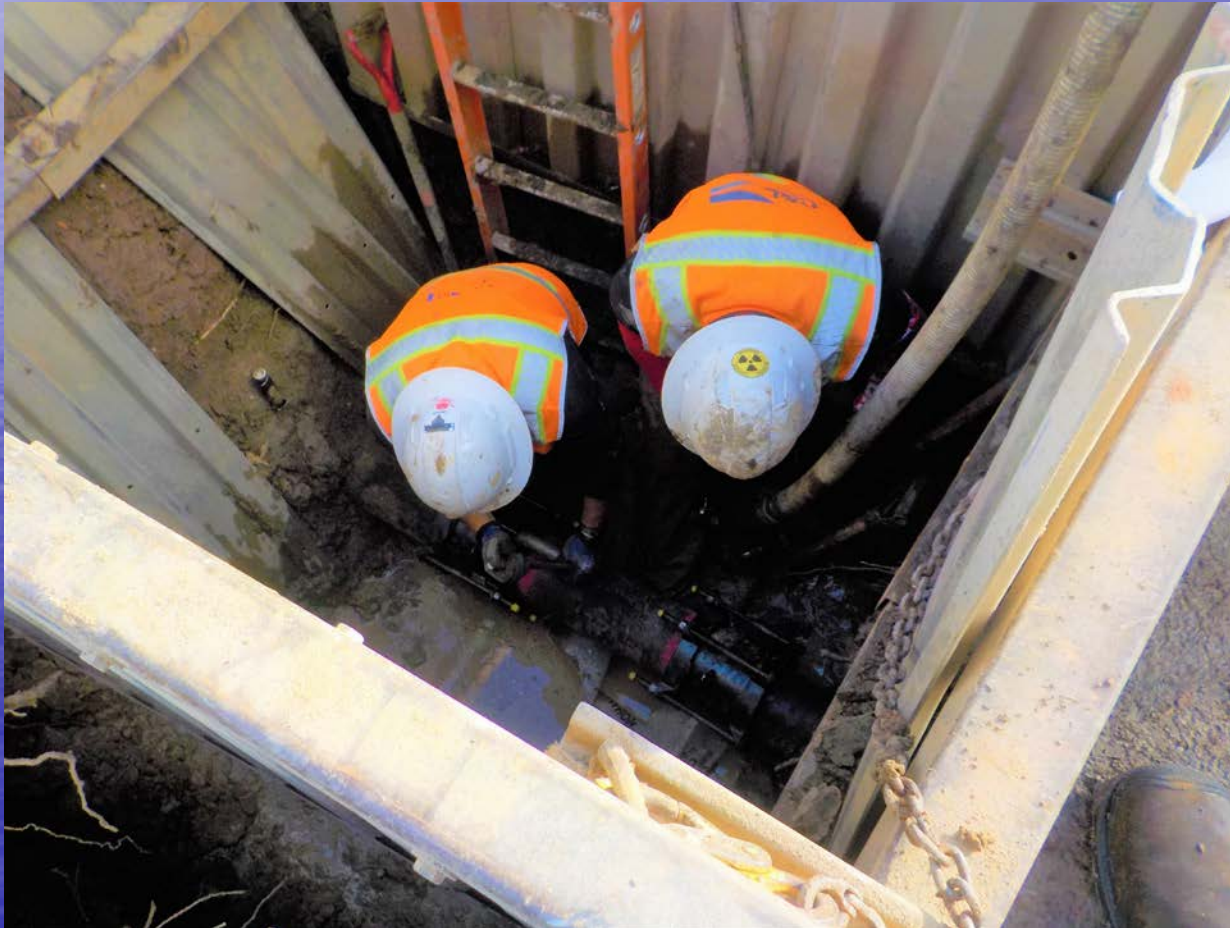

12/11/2021

5500 Blue Sage Dr. (P.C.)